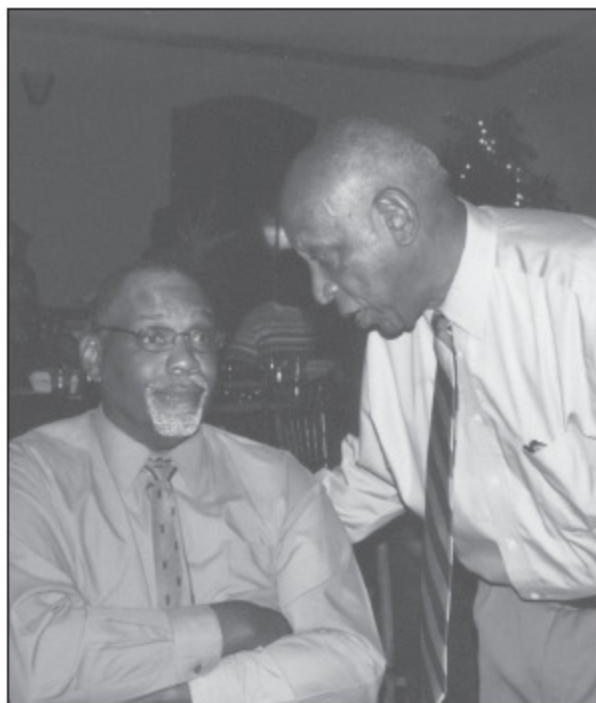

G. W. Bradford - Continuing the legacy - 74 years of excellence educating students 1938 to 1968 bi-annual reunions since 1987.

Continued from the July 2010

Glenda Wickware, Marrolyn Wickware Pete, Queen Ester Woods, Billy & Junanita Wickware just enjoying the old Bradford crowd.

FR- LR- Jimmy Turner, Lue Ann Attaway, Don Turner just having a good time.

Charlie Waggoner and his uncle H. R. Waggoner

Sandra Carter Rusk Texas

Euralane Colston Harkless, Essie Turner , class of 71